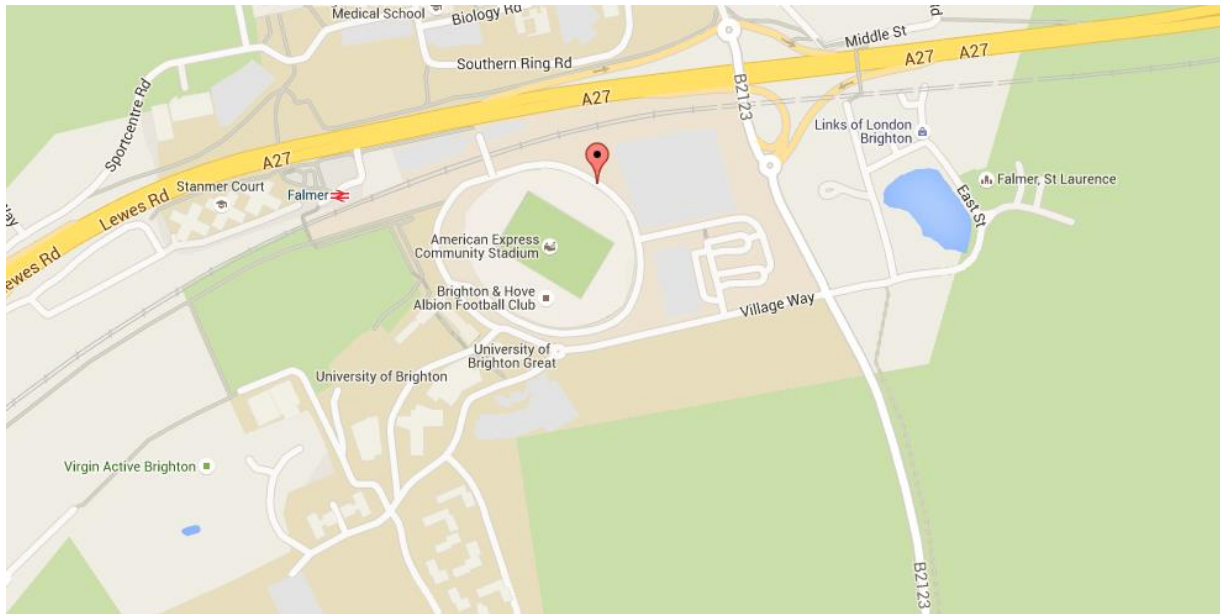

Brighton Diagnostic and Treatment Centre
American Express Community Stadium, Village Way,
Brighton, BN1 9BL

Surgery Location

The Brighton Diagnostic and Treatment Centre is located within the American Express Community Stadium (please see image on the next page), which is located to the north-east of Brighton near the University of Sussex campus about 4 kilometres from Brighton centre.

The stadium lies just south off the A27. Take exit B2123, onto a roundabout then take the second exit towards Woodingdean. Turn into Village Way, off the B2123, and take the 1st right where you will find a manned barrier, The Gatehouse. State you are attending an appointment at the Brighton Diagnostic and Treatment Centre and you will be directed to the car park.

Mobility Access

There is level access into the building and disabled toilets are available on site.

Parking

There is a free parking available on site with disabled bays. Please contact the surgery if you require access to drive to the entrance for drop off. Once you have arrived at the stadium car park, head towards the stadium and walk around in an anticlockwise direction keeping the stadium on your left. The Brighton Diagnostic and Treatment Centre is a short walk away on the east stand, stadium maps will direct you towards the East Stand but please be aware the centre itself is not marked on official *Seagulls* waypoints and maps. The pin on the above map highlights our exact location.