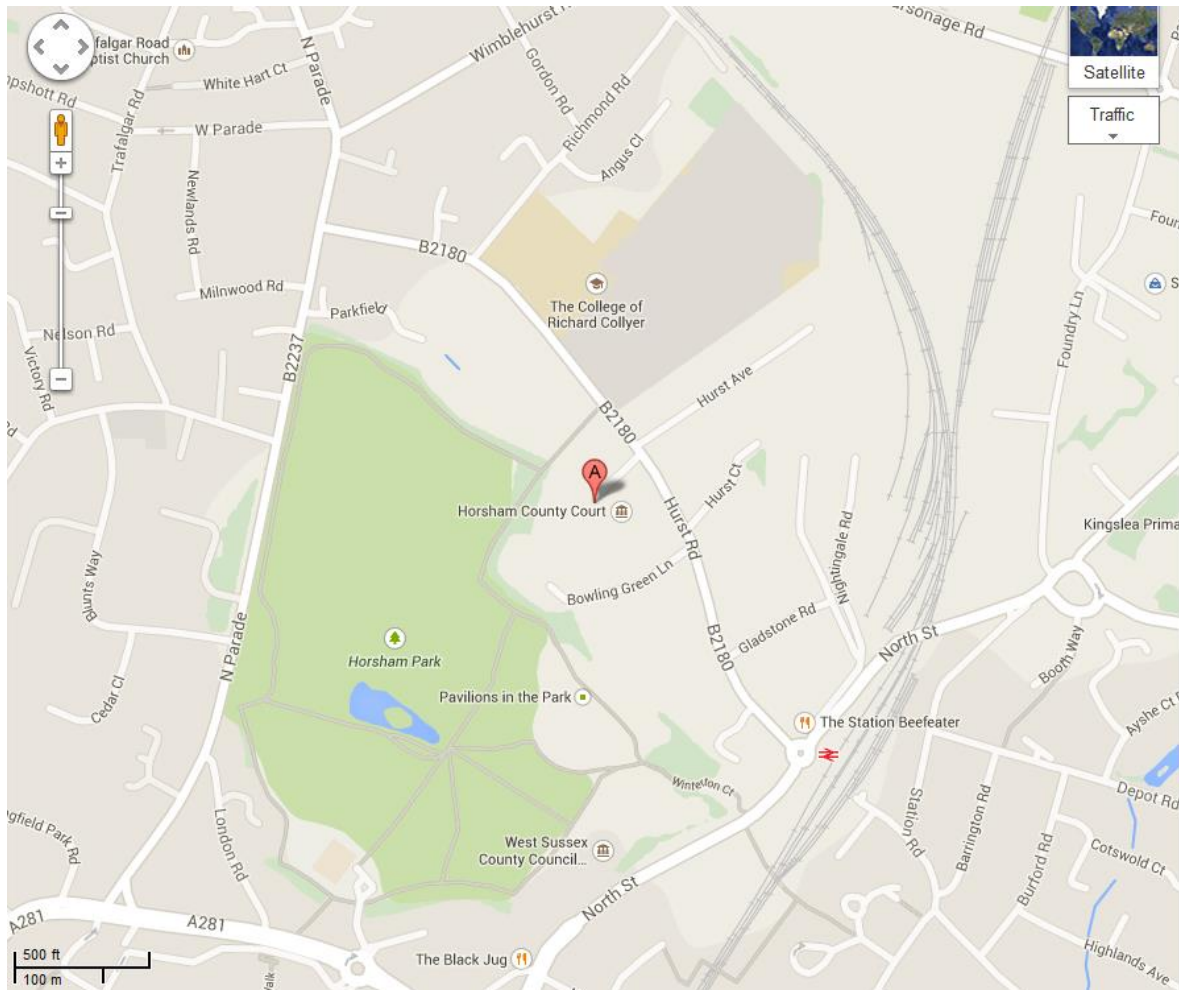

Horsham Hospital
Hurst Road, Horsham, West Sussex
RH12 2DR

Mobility Access

There is level access to the building. All levels are served by a lift and disabled toilets are available.

Public Transport

Route 51 - serving The Common, Horsham town centre, Horsham railway station and North Heath.

Route 61 - serving Horsham town centre, Horsham railway station and North Heath.

Route 200 - serving Langley Green, Ifield, Gossops Green, Bewbush, Roffey, North Heath, Horsham town centre and Horsham railway station.