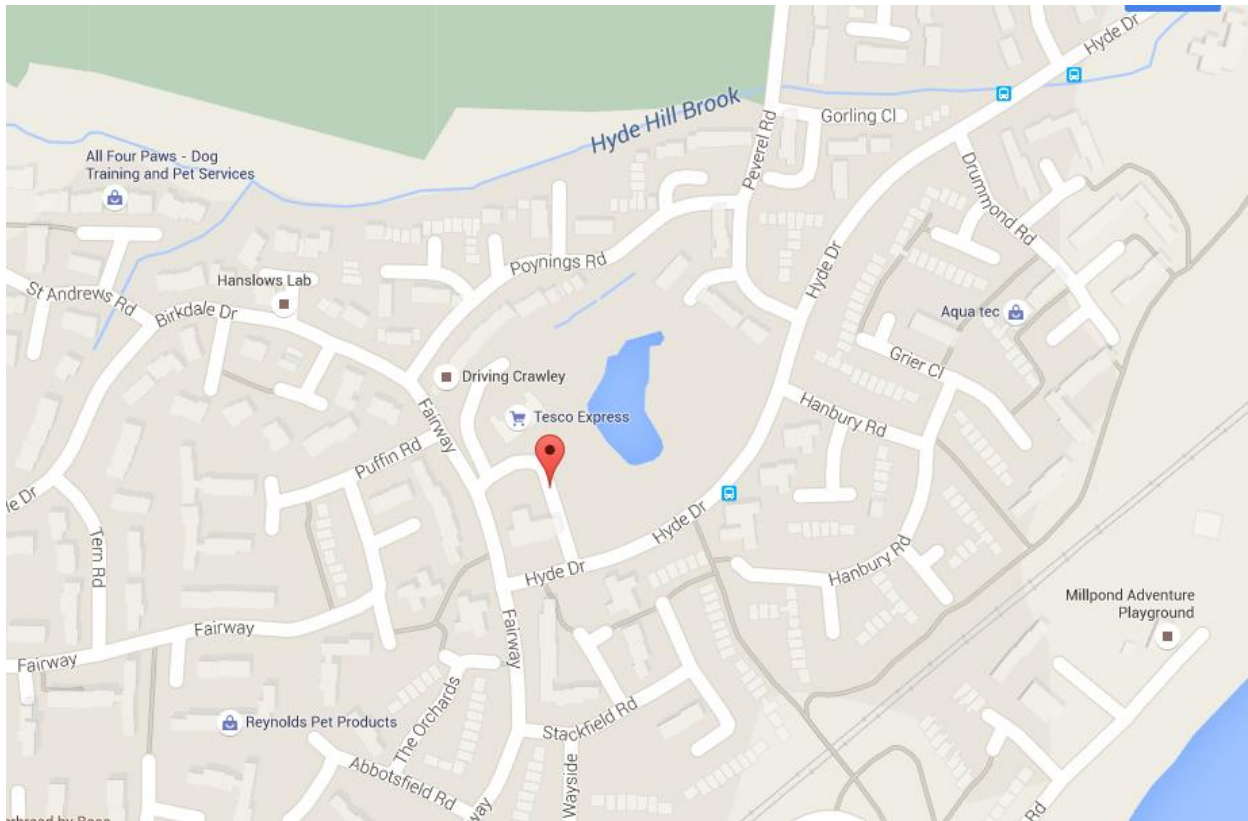

IFIELD WEST COMMUNITY CENTRE

Dobbins Place, Ifield
Crawley, RH11 0SZ

Surgery Location

Ifield West Community Centre can be found in Hyde Drive, in Ifield West. There is a Tesco express located opposite the surgery.

Public Transport

The closest mainline station is Ifield, located about half a mile away. There is also a bus stop situated within 150metres of the venue where the number 2 bus stops from the K2 leisure Centre, Tilgate and Crawley, this runs every 10 minutes.