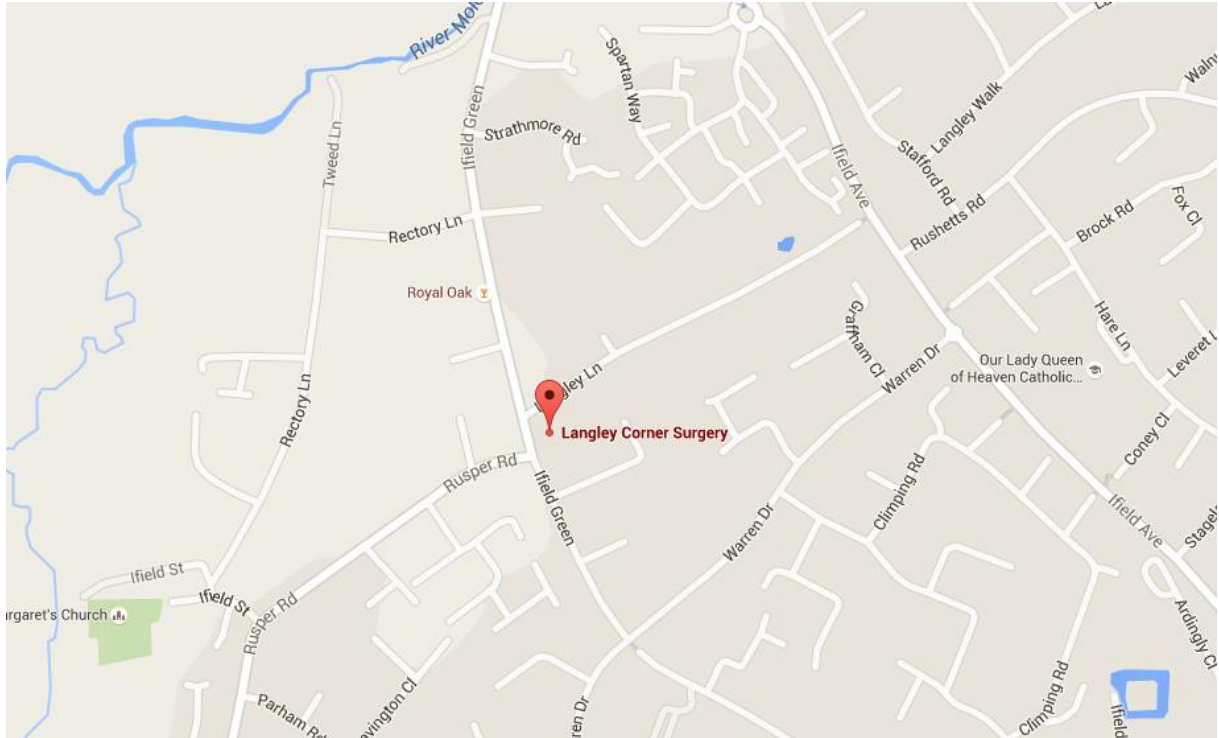

## LANGLEY CORNER SURGERY

Ifield Green, Ifield  
Crawley, RH11 0NF  
Tel: 01293 514340

### Surgery Location

The surgery is located on the corner of Langley Lane and Ifield Green.

### Parking

Langley Corner Surgery do offer parking for patients at the surgery, including disabled bays, however during busy times they ask that patients use either the main road, or the car park in Rusper Road. They politely ask that as a courtesy to residents you do not park in Langley Lane.

### Public Transport

The closest mainline station is Ifield, located about half a mile away. There is also a bus stop situated within 150metres of the venue where the number 2 bus stops from the K2 leisure Centre, Tilgate and Crawley, this runs every 10 minutes.