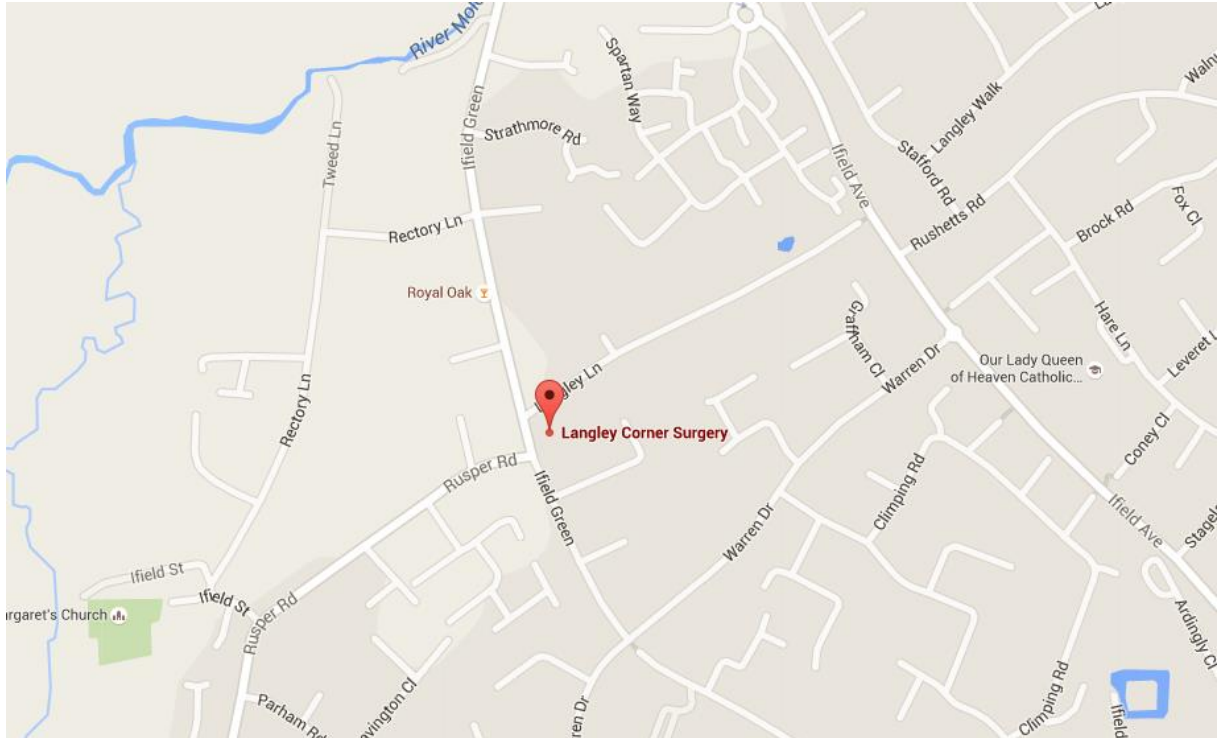

LANGLEY CORNER SURGERY

Ifield Green, Ifield
Crawley, RH11 0NF
Tel: 01293 514340

Surgery Location

The surgery is located on the corner of Langley Lane and Ifield Green.

Mobility Access

There is ground floor access to the entrance of the building and ground floor consulting rooms, however please be aware that the surgery does not have a disabled toilet. If you need to change the location please call our patient care advisors on 0300 303 8063.

Parking

Langley Corner Surgery do offer parking for patients at the surgery, including disabled bays, however during busy times they ask that patients use either the main road, or the car park in Rusper Road. They politely ask that as a courtesy to residents you do not park in Langley Lane.

Public Transport

The closest mainline station is Ifield, located about half a mile away. There is also a bus stop situated within 150metres of the venue where the number 2 bus stops from the K2 leisure Centre, Tilgate and Crawley, this runs every 10 minutes.