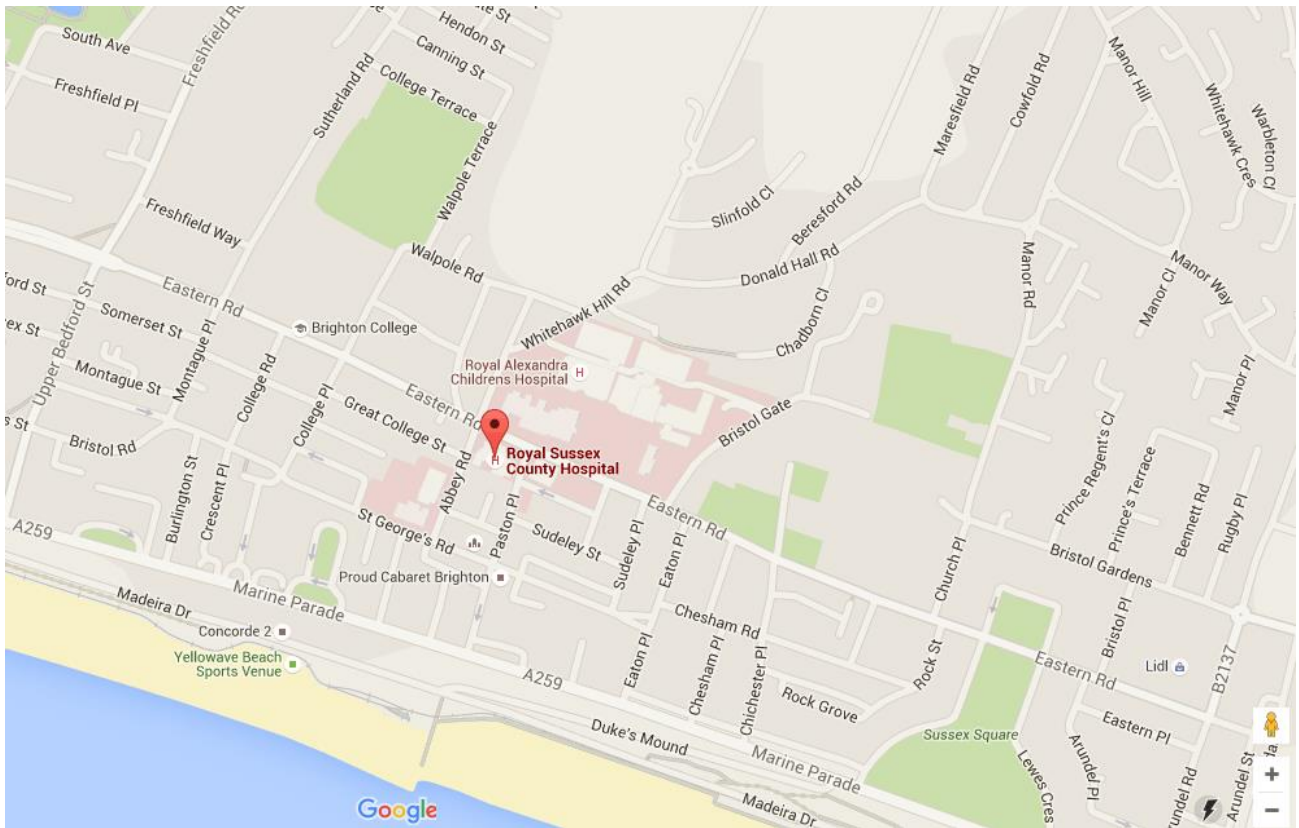

Royal Sussex County Hospital
Eastern Road, Brighton
BN2 5BE

Mobility Access

There is level access to the building. All levels are served by a lift and disabled toilets are available.

Parking

Pay-and-display car parking is available on site however this is over-subscribed and long waits are common. There is limited short-term on-street pay-and-display parking in the vicinity of the hospital, however we recommend that you use public transport if at all possible.

Public Transport

There are several bus stops that serve this site on Eastern Road.

Routes [1](#), [1A](#), [7](#), [14B](#), [14C](#), [23](#), [37](#), [37B](#), [40X](#), [47](#), [52](#), [57](#), [71](#), [73](#), [90](#), [94A](#), [N7](#), [N99](#) all stop outside the hospital. Bus times can be obtained from Brighton and Hove Bus Company on 01273 886200 or online <http://www.buses.co.uk>.

The nearest train station to the hospital is Brighton Station. From outside the station you can catch a bus (see details above) or get a taxi. There is a taxi rank directly outside the front of the station.