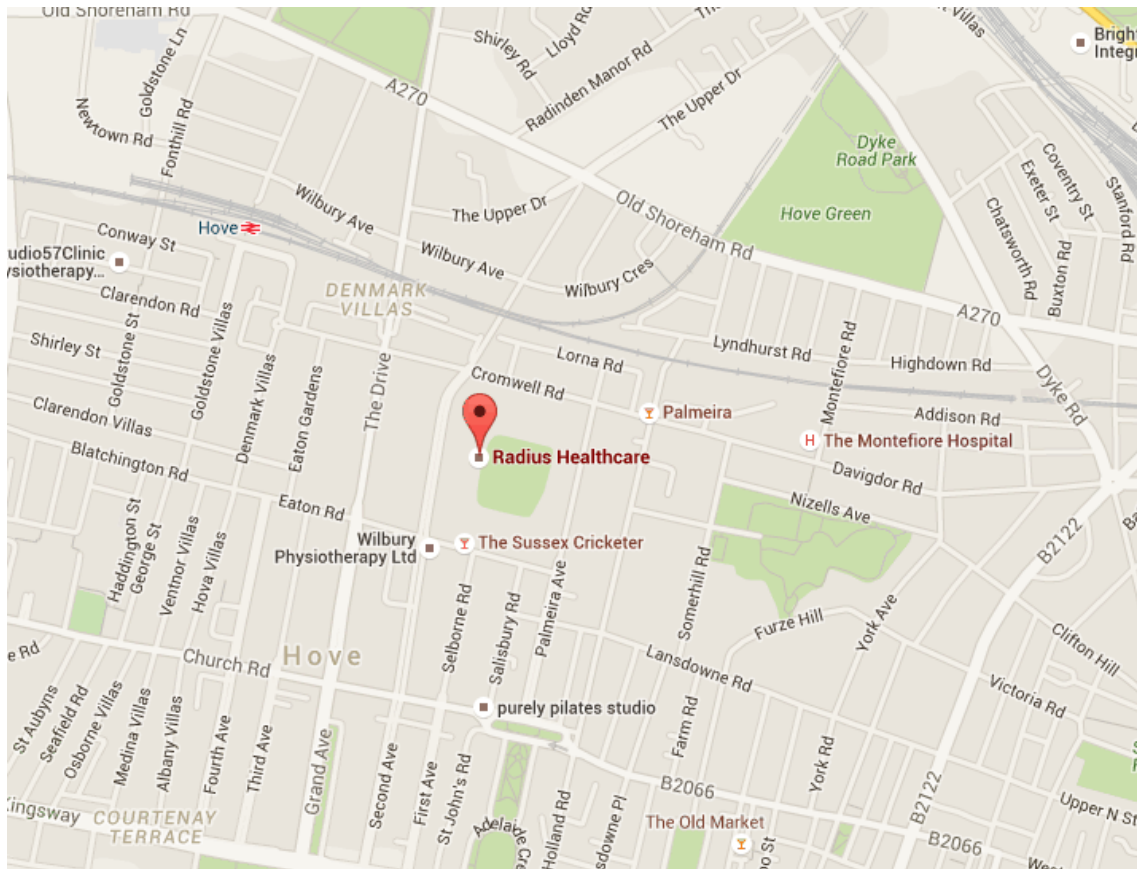

Radius Healthcare
Sussex County Cricket Club, Hove
BN3 3AN

Surgery Location

We are located within the grounds of the Sussex Cricket Club along Eaton Road in Hove, East Sussex.

Enter the cricket ground at the main entrance on Eaton Road (by The Cricketers pub). Once inside the grounds turn right at the junction and follow the signs to Radius Healthcare.

Public Transport

The number 21A bus stops just outside the grounds. There are a number of buses which stop at Palmeria Square which is only 200 meters south of the cricket ground.

For full details on Brighton & Hove buses please visit - <http://www.buses.co.uk>