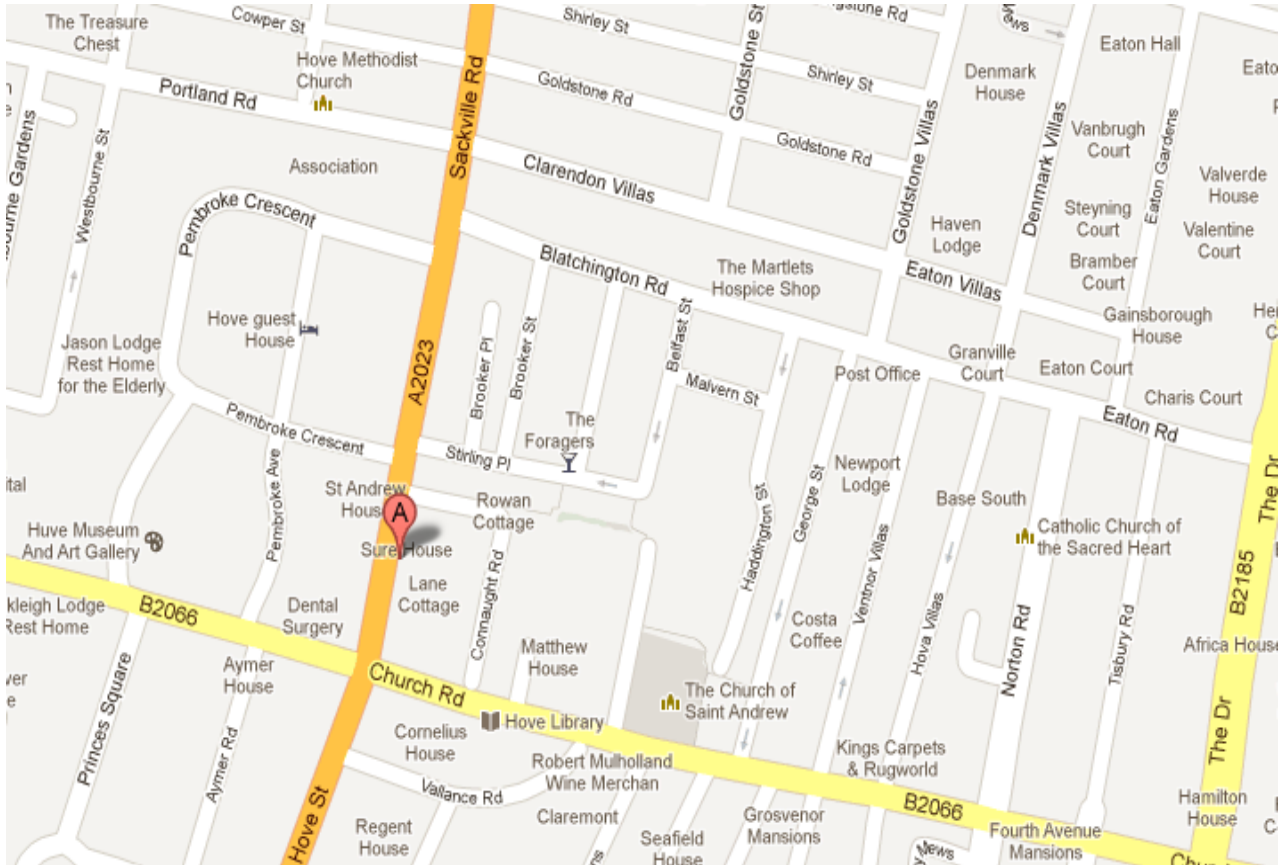

SACKVILLE ROAD SURGERY

Sackville Road Surgery, 20 Sackville Road,
Hove, BN3 3FF

Surgery Location

The surgery is in Hove, just off Church Road, on Sackville Road very near Connaught Road.

Mobility Access

The Shoulder & Elbow clinic will be held in a ground floor consulting room. If you require wheelchair access, please inform us in advance on 0300 303 8063, so that a ramp can be laid to the entrance. Please note that the surgery does not have a disabled toilet.

Parking

Limited on street parking only. This is metered at around £1 per hour.

Public Transport

Hove train station and Aldrington station are both approx. a 15 min walk away. The 49 bus stops on Sackville Road. The 1, 1A, 6 buses stop at the corner of Hove Street and Church Road. Buses that stop on Blatchington Road: 2, 2A, 5, 5A, 5B, 46. For full details on Brighton & Hove buses please visit - <http://www.buses.co.uk> or call 01273 886200 for more information.