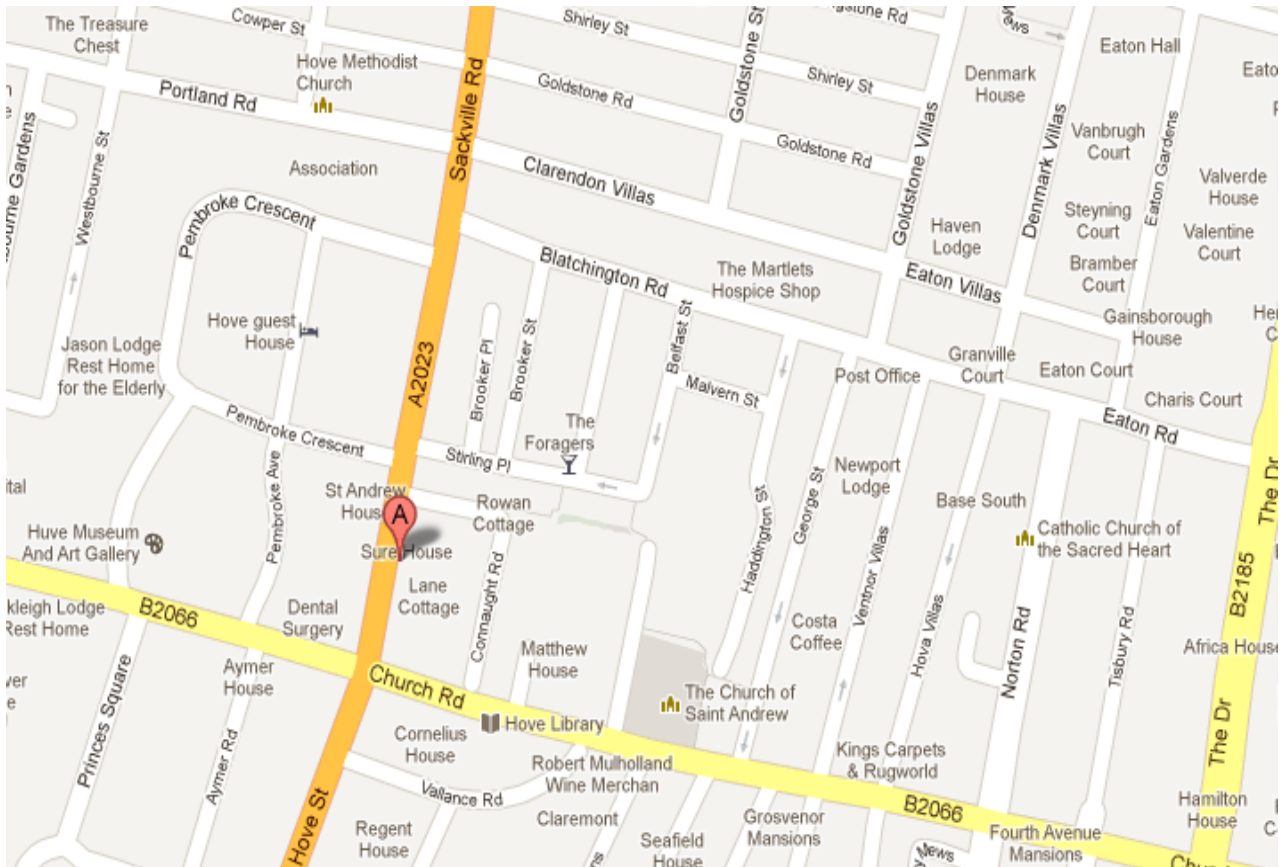

## SACKVILLE ROAD SURGERY

Sackville Road Surgery, 20 Sackville Road,  
Hove, BN3 3FF

### Surgery Location

The surgery is in Hove, just off Church Road, on Sackville Road very near Connaught Road.

### Public Transport

Hove train station and Aldrington station are both approx. a 15 min walk away. The 49 bus stops on Sackville Road. The 1, 1A, 6 buses stop at the corner of Hove Street and Church Road. Buses that stop on Blatchington Road: 2, 2A, 5, 5A, 5B, 46. For full details on Brighton & Hove buses please visit - <http://www.buses.co.uk> or call 01273 886200 for more information.