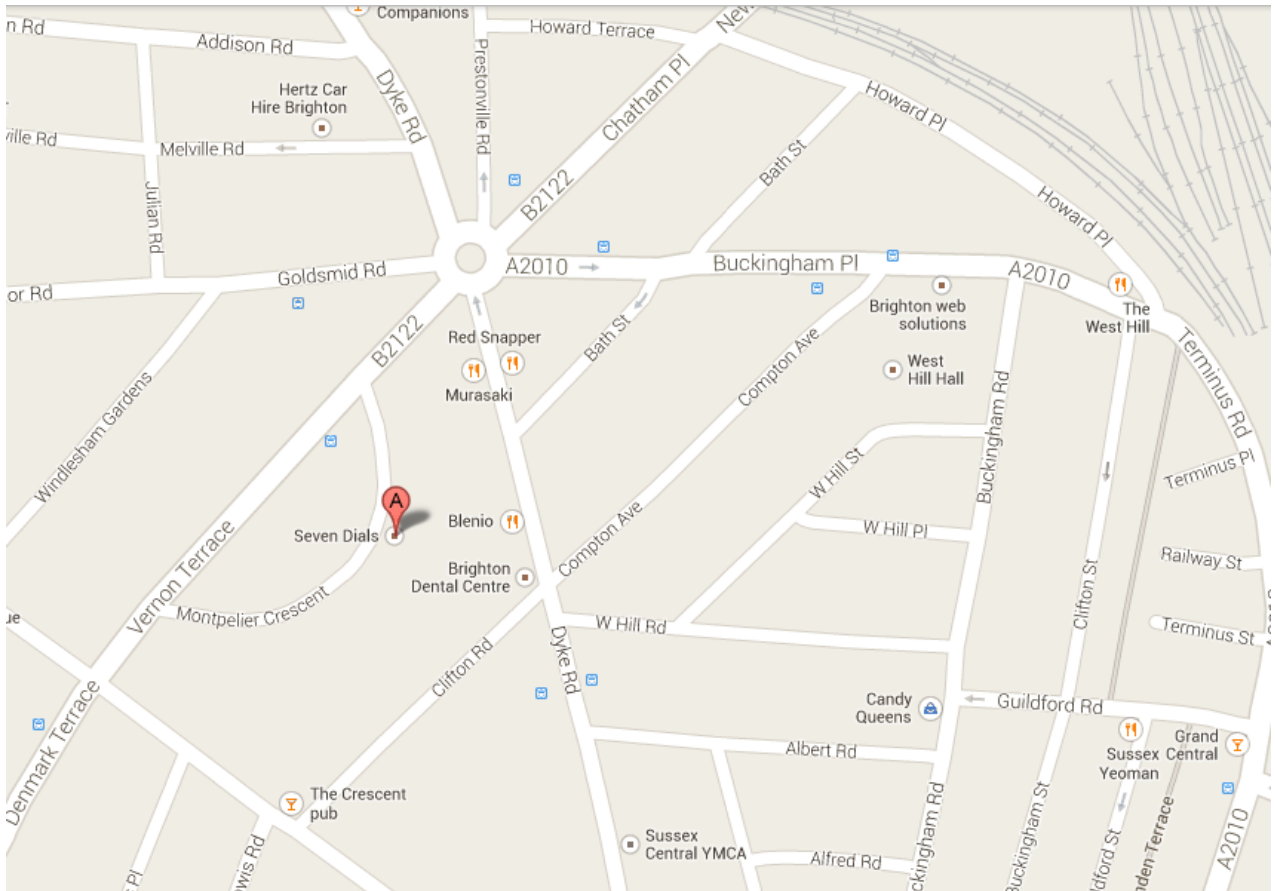

**SEVEN DIALS MEDICAL CENTRE**  
24 Montpelier Crescent, Seven Dials, Brighton,  
East Sussex, BN1 3JJ

**Surgery Location:** You will reach the surgery if you leave the Seven Dials roundabout onto Vernon Terrace and take the first left to Montpelier Crescent. Traveling in this direction, the building is located on the left. Ashtons Pharmacy is on the Seven Dials nearby.

**Parking**

Pay & Display – £3.50 per hour just outside. Cheaper parking is available 2 roads away on Nizells Avenue for £1 per hour.

**Public Transport**

Bus numbers 7, 14C, 27, and 77 all stop at Seven Dials, from which the surgery is a five minute walk. Please visit <http://www.buses.co.uk> or call 01273 886200 for more info.