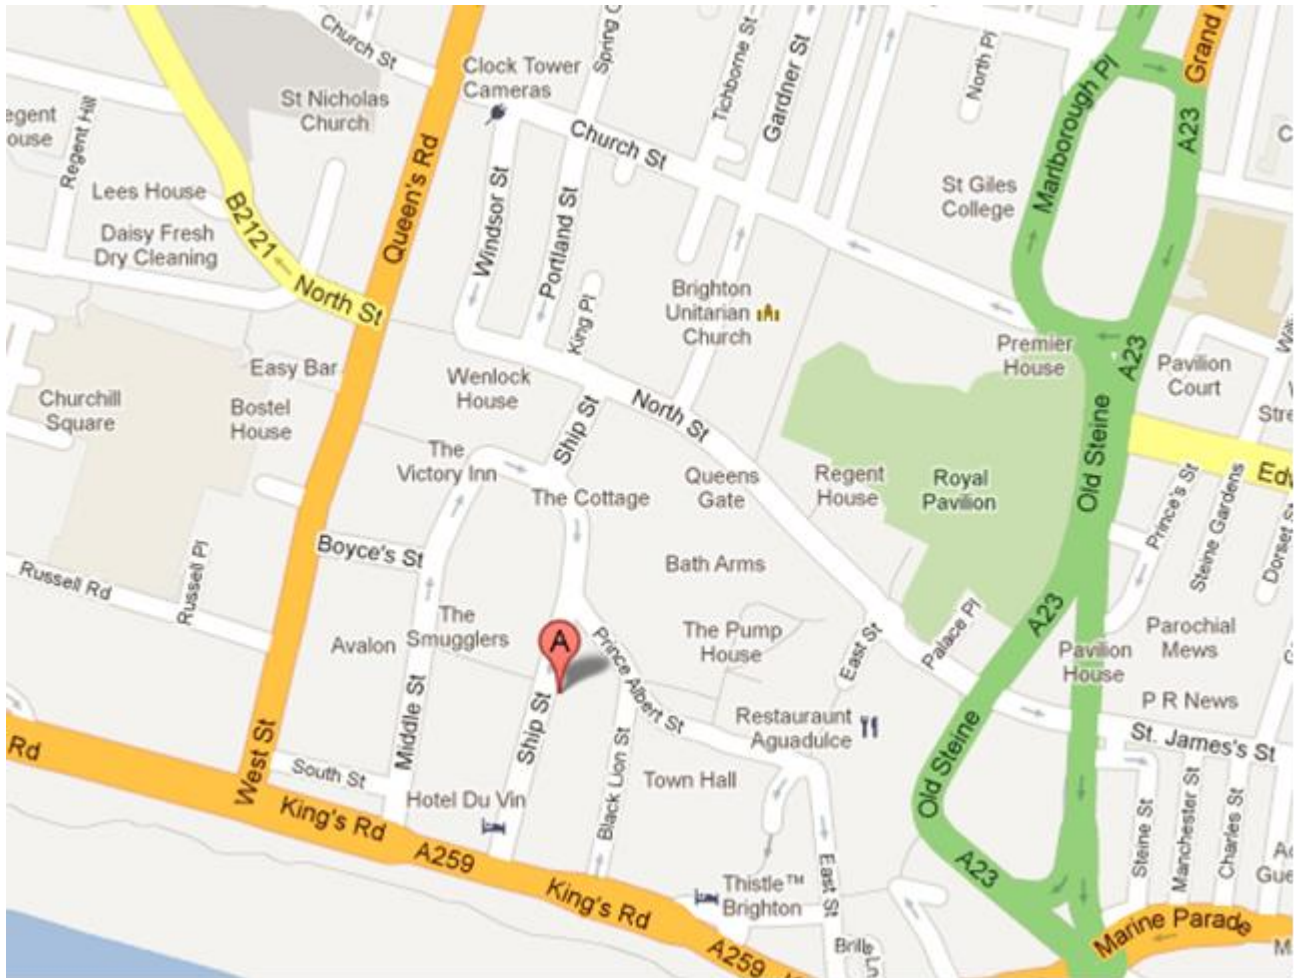

SHIP STREET SURGERY

Ship Street Surgery, 65-67 Ship Street,
Brighton, BN1 1AE

Surgery Location

The surgery is on Ship Street, in the South Laines and near to the sea front. Opposite is a big dental surgery. They are close to the old post office.

Public Transport Links

Close to North Street – most, if not all, major bus routes stop nearby. For full details on Brighton & Hove buses please visit - <http://www.buses.co.uk>