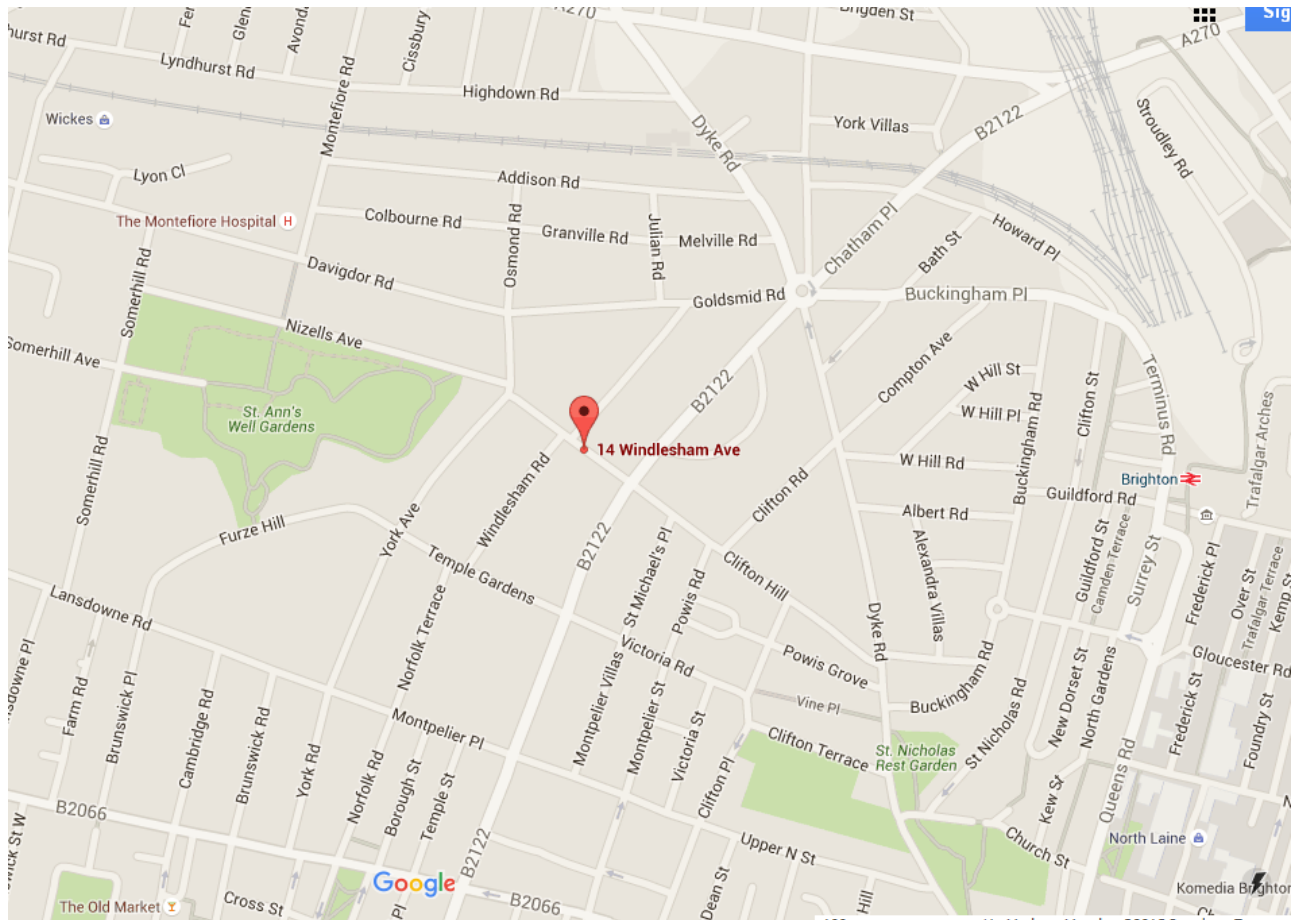

The Fed, Space for change
14 Windlesham Avenue
BN1 3AH

Mobility Access

The Surgery is fully accessible and disabled toilets are available.

Public Transport

The closest bus stop to The Fed Space for Change is Seven Dials NW-Bound, this is served by buses 14, 14C, 27, 27B, 55, 56, 73, 77, 56E and 21E

See: <http://www.buses.co.uk/> or call 01273 886200 for more bus information.

Parking

There is on street parking in the surrounding area, for parking pay and display information please contact 01273 296622.