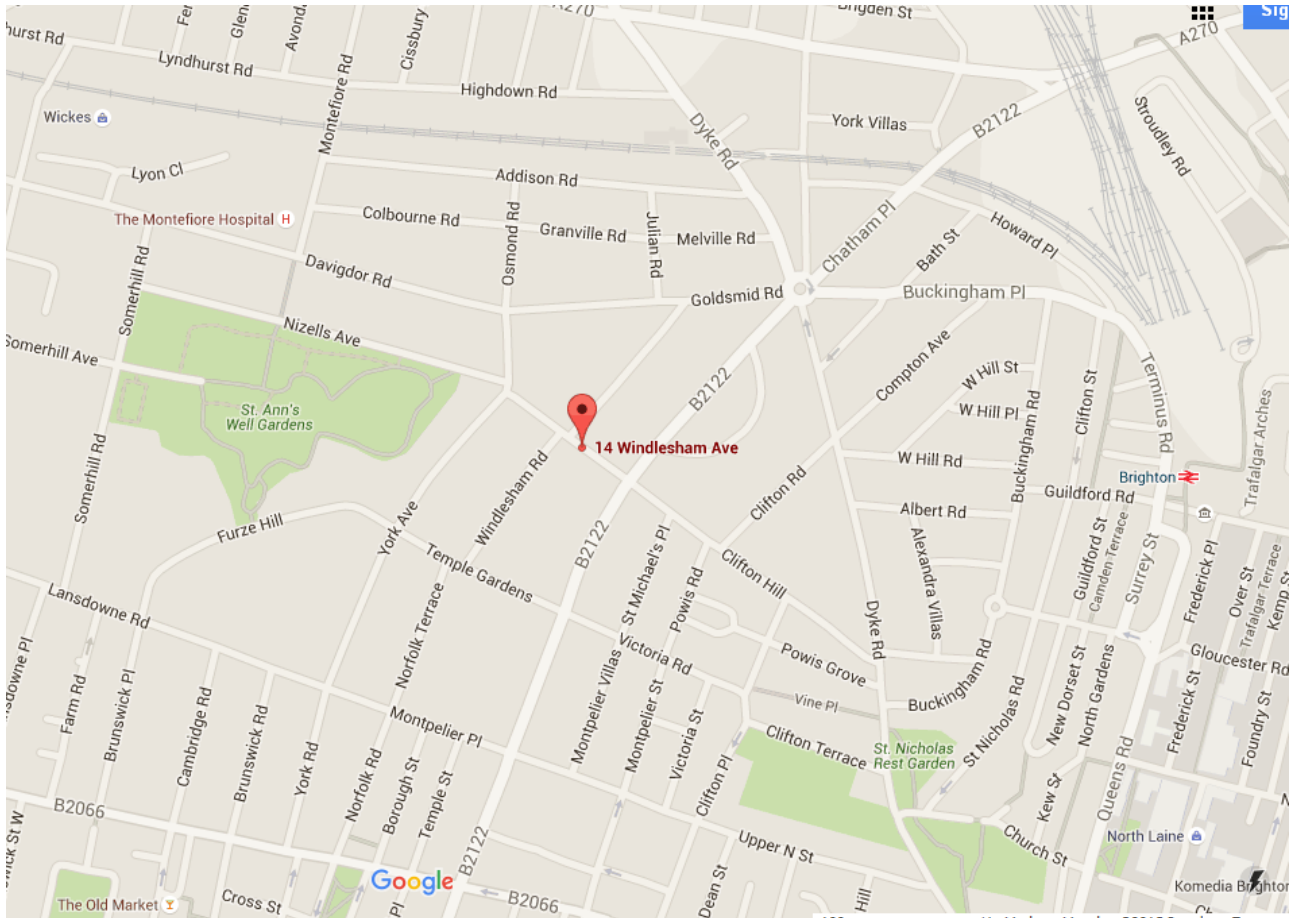

The Fed, Space for change
14 Windlesham Avenue
BN1 3AH

Mobility Access

The Surgery is fully accessible and disabled toilets are available.

Public Transport

The closest bus stop to The Fed Space for Change is Seven Dials NW-Bound, this is served by buses 14, 14C, 27, 27B, 55, 56, 73, 77, 56E and 21E

See: <http://www.buses.co.uk/> or call 01273 886200 for more bus information.

Parking

There is on street parking in the surrounding area, for parking pay and display information please contact 01273 296622.